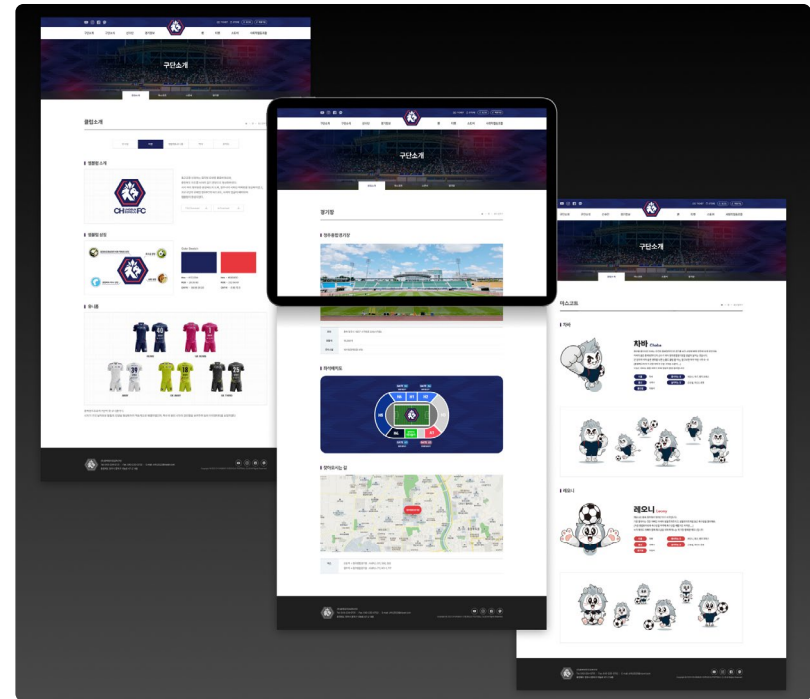

Digital Media

Website

충북청주 프로축구단