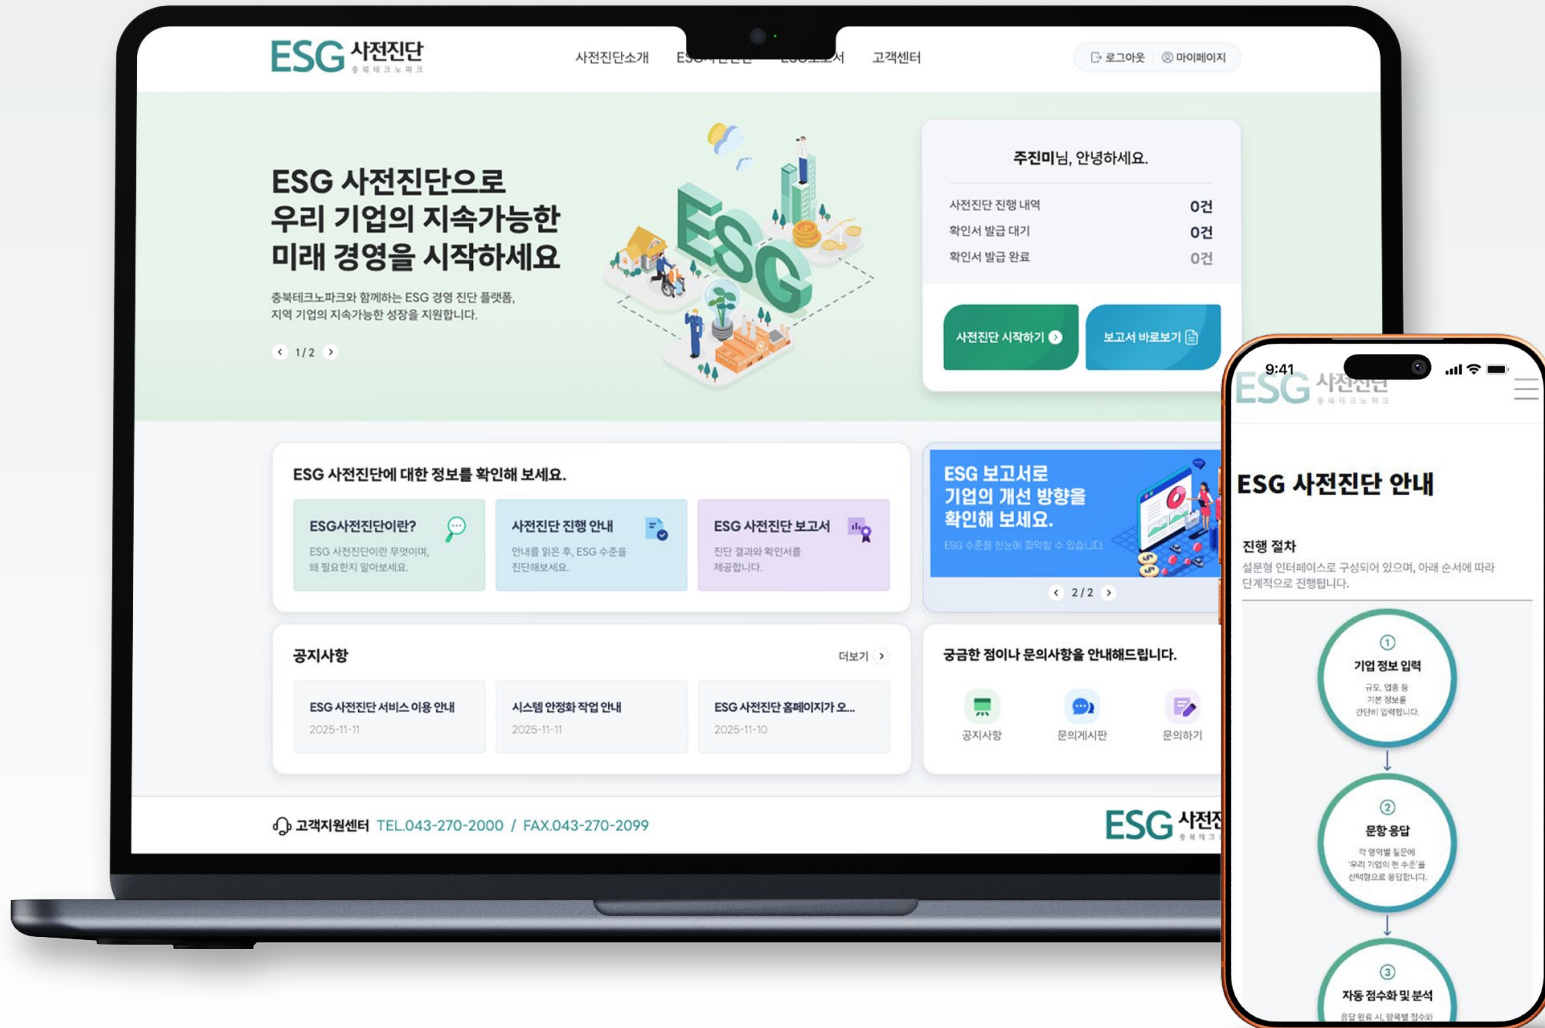

# Website

# Website

(주)블루마운트 테크놀로지

Digital Media

Website

(주)한얼누리

PORTFOLIO

INNOVERGENCE Inc. COMPANY PROFILE

Digital Media