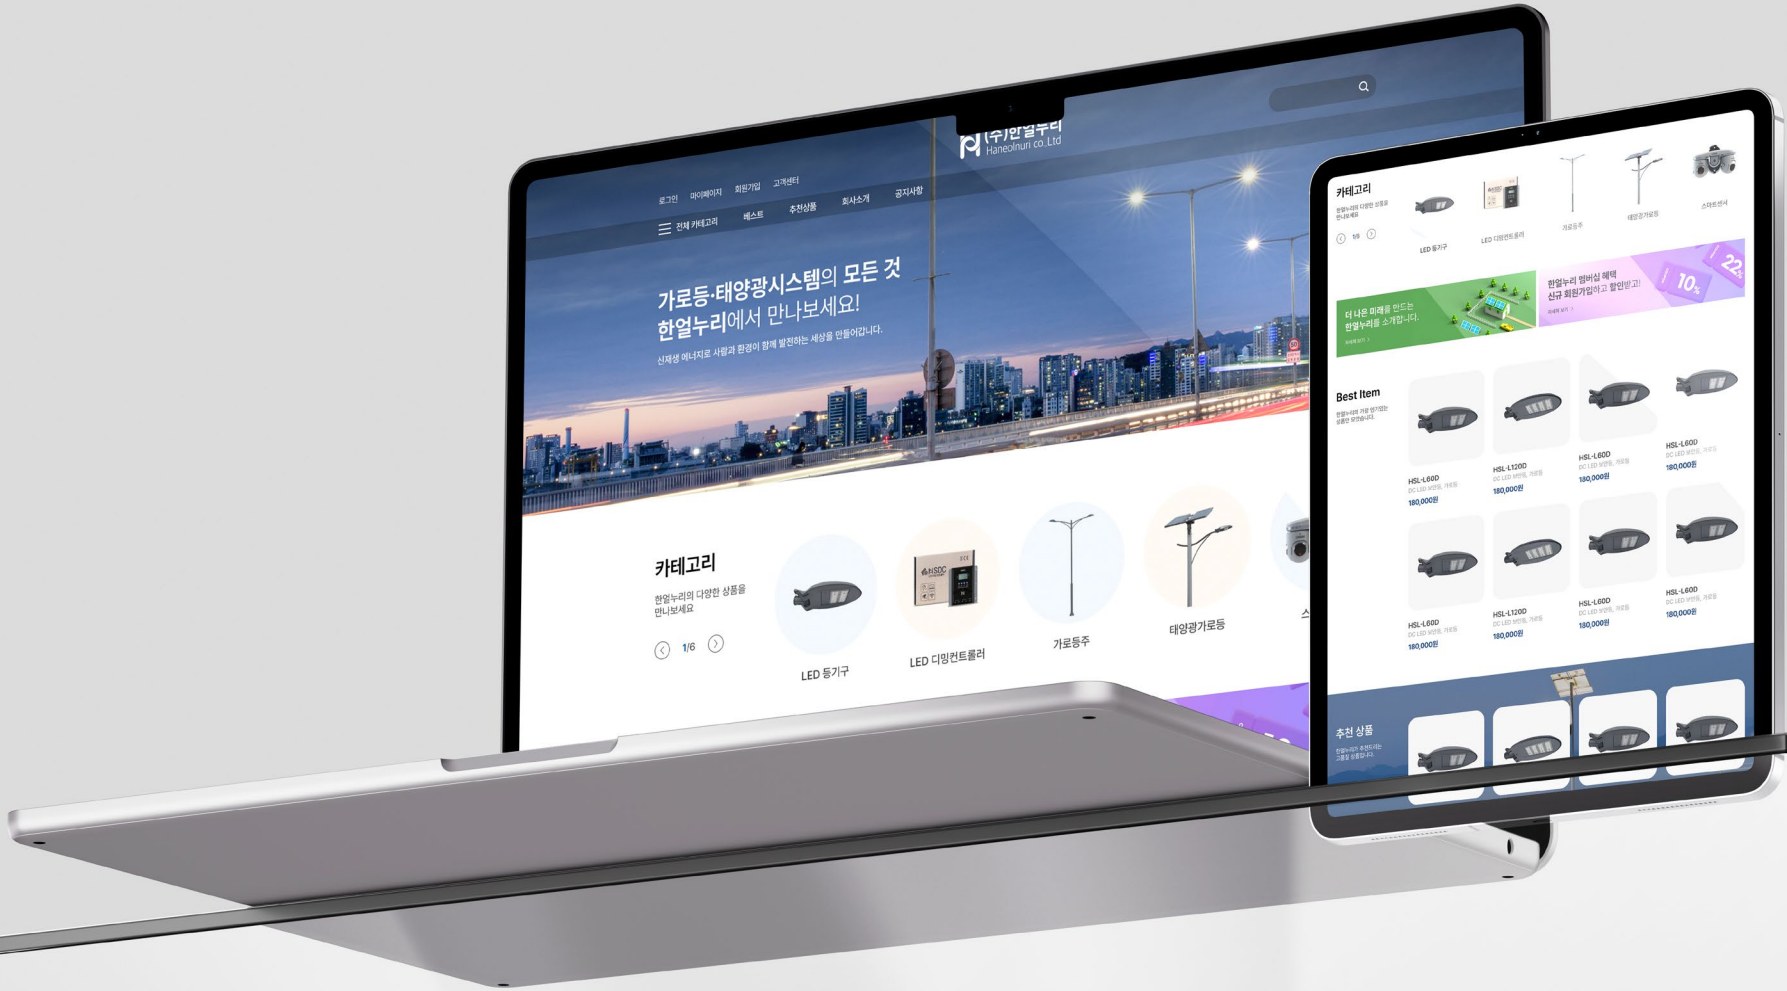

# Website

# Website

(주)블루마운트 테크놀로지

Digital Media

Website

(주)한얼누리

PORTFOLIO

INNOVERGENCE Inc. COMPANY PROFILE

Digital Media